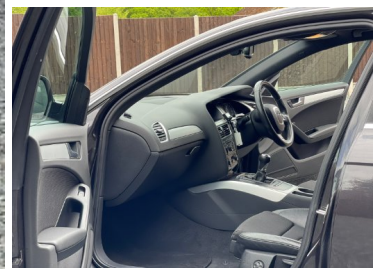

2009(58) Audi A4 2.0 TDI 170 S Line 5dr

SOLD

Engine: Diesel
Body: Estate
Gearbox: Manual
Capacity: 1968cc
Colour: Grey
Mileage: 156,636
CO²: 149g/km
MPG: 50.4mpg
Top Speed: 140mph
BHP: 168bhp
Insurance Grp: 26E

Drovin Ltd
Smorrall Lane
Corley Village
Coventry
Warwickshire, CV7 8AT

18" ALLOYS	AUTO BOOT LID OPENING
SERVICE INTERVAL INDICATOR	AUTOMATIC HEADLIGHTS + AUTOMATIC WINDSCREEN WIPERS
BODY COLOUR BUMPERS	BODY COLOUR DOOR HANDLES
BODY COLOUR DOOR MIRRORS	CHROME FOG LIGHT SURROUND
CHROME ROLLED EXHAUST	ELECTRIC FRONT WINDOWS
ELECTRIC HEATED DOOR MIRRORS	ELECTRIC REAR WINDOWS
HEADLIGHT RANGE CONTROL	FRONT FOG LIGHTS
REAR WIPER	LED DAYTIME RUNNING LIGHTS
ROOF SPOILER	ROOF RAILS
STONE GREY FRONT GRILLE	S LINE SILL PLATES
12V SOCKET IN LUGGAGE COMPARTMENT	XENON HEADLIGHTS
BLACK HEADLINING	3 ZONE CLIMATE CONTROL
FRONT CENTRE ARMREST WITH 2 X 12V SOCKETS	ALUMINIUM DOOR SILL TRIMS
REAR ARMREST	FRONT AND REAR HEADRESTS
TOOL KIT	FRONT SPORT SEATS
INTERIOR CHROME PACK - A4	REACH + RAKE ADJUSTABLE STEERING COLUMN
	SPLIT FOLDING REAR SEATS
	EXTERIOR ALUMINIUM PACK - A4
	S LINE EXTERIOR STYLING PACK - A4 AVANT

Call:07724 400 307 | www.drovin.co.uk